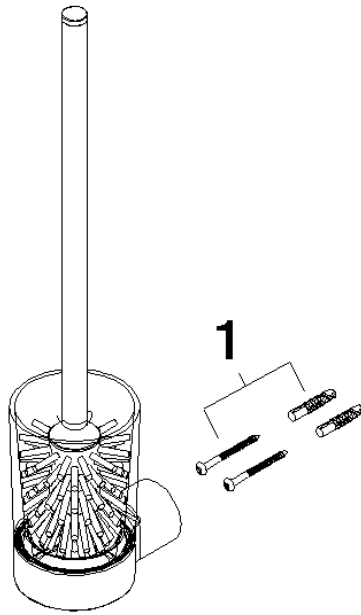

Toilet brush set wall model - Chrome

83 900 832

- crystal glass brush holder, matte
- brush, matte black
- width 80mm
- height 431 mm
- 109mm projection

Chrome

83 900 832-00 0010

Soft Black

83 900 832-69 0010

Toilet brush set wall model - Chrome

83 900 832

Toilet brush set wall model - Chrome

83 900 832

Parts for other finishes can be found here: [Soft Black](#)

Spare parts list

No.	Item Number	Name	Quantity used	Delivery time
1	05 30 31 025 00 90	fixing set	1	2